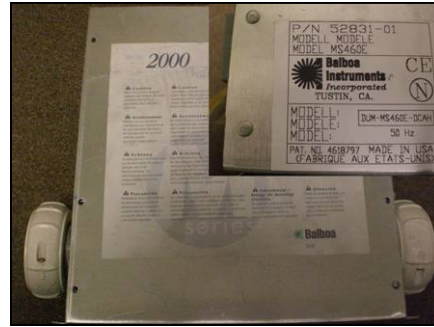

X300692
Pack, MAS460E System
(V/N 52831)